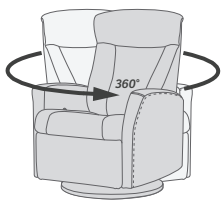

DESIGNED IN NORWAY

See warranty policy for more details.

360° Swivel

Gliding/
Rocking function

Integrated footstool

Effortless reclining

Adjustable head-
and neck support

PRINCE GLIDER

FUNCTIONS

360° SWIVEL

GLIDING/ROCKING FUNCTION

INTEGRATED FOOTSTOOL

EFFORTLESS RECLINING

ADJUSTABLE HEAD- AND NECK SUPPORT

OPTIONS

GLIDING/ROCKING FUNCTION