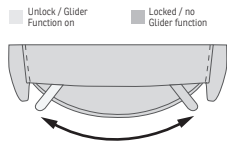

DESIGNED IN NORWAY

See warranty policy for more details.

360° Swivel

Gliding/
Rocking function

Integrated footstool

Effortless reclining

Adjustable head-
and neck support

PRINCE GLIDER

FUNCTIONS

360° SWIVEL

GLIDING/ROCKING FUNCTION

INTEGRATED FOOTSTOOL

EFFORTLESS RECLINING

ADJUSTABLE HEAD- AND NECK SUPPORT

OPTIONS

GLIDING/ROCKING FUNCTION